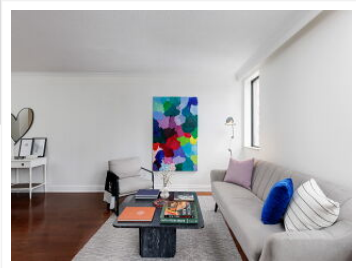

512-40 Sylvan Valleyway, Toronto, ON M5M 4M2

View virtual tour at:
<https://tours.bhtours.ca/512-40-sylvan-valleyway/>

De Sa Brown Real Estate Group

(416) 564-6684
taylordesa@gmail.com

Sage Real Estate Limited