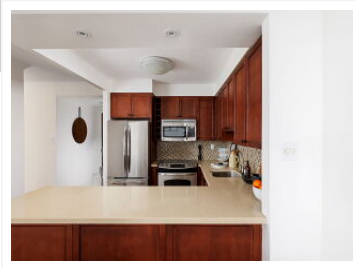

512-40 Sylvan Valleyway, Toronto, ON M5M 4M2

View virtual tour at:
<https://tours.bhtours.ca/512-40-sylvan-valleyway/>

De Sa Brown Real Estate Group

(416) 564-6684
taylordesa@gmail.com

Sage Real Estate Limited