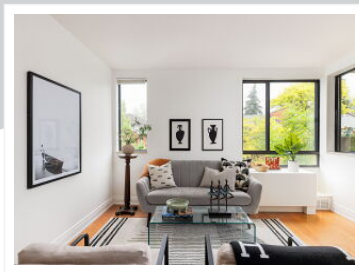

508-40 Sylvan Valleyway, Toronto, ON M5M 4M3

View virtual tour at:
<https://tours.bhtours.ca/508-40-sylvan-valleyway/>

Dawn Hume

(416) 726-8471
dh@dawnhume.com
<http://DawnHume.com>

Sage Real Estate

Brokerage