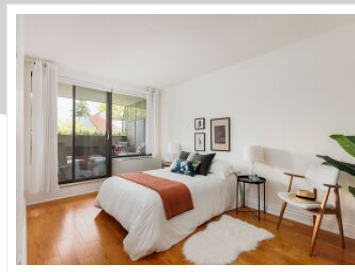

508-40 Sylvan Valleyway, Toronto, ON M5M 4M3

View virtual tour at:
<https://tours.bhtours.ca/508-40-sylvan-valleyway/>

Dawn Hume

(416) 726-8471
dh@dawnhume.com
<http://DawnHume.com>

Sage Real Estate

Brokerage