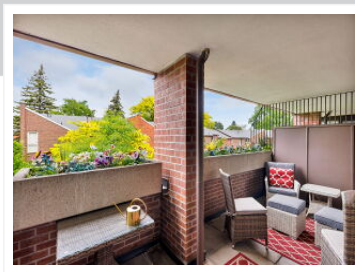

508-40 Sylvan Valleyway, Toronto, ON M5M 4M3

View virtual tour at:
<https://tours.bhtours.ca/508-40-sylvan-valleyway/>

Dawn Hume

(416) 726-8471
dh@dawnhume.com
<http://DawnHume.com>

Sage Real Estate

Brokerage