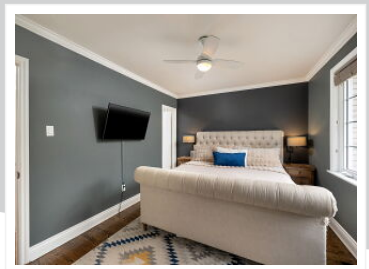

42 Sawley Drive, Toronto, ON M2K 2J5

View virtual tour at:
<https://tours.bhtours.ca/42sawley/>

Alysha Fiorio

(416) 315-2682
alysha@coreassets.ca
https://coreassets.ca/team/alysha_fiorio

Core Assets Real Estate
Brokerage