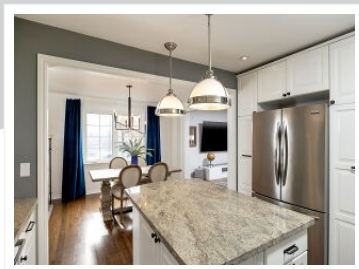

42 Sawley Drive, Toronto, ON M2K 2J5

View virtual tour at:
<https://tours.bhtours.ca/42sawley/>

Alysha Fiorio

(416) 315-2682
alysha@coreassets.ca
https://coreassets.ca/team/alysha_fiorio

Core Assets Real Estate
Brokerage