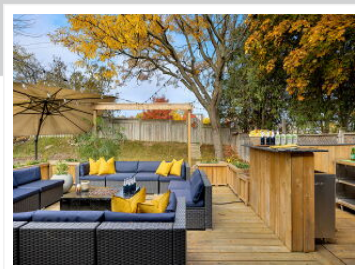

42 Sawley Drive, Toronto, ON M2K 2J5

View virtual tour at:
<https://tours.bhtours.ca/42sawley/>

Alysha Fiorio

(416) 315-2682
alysha@coreassets.ca
https://coreassets.ca/team/alysha_fiorio

Core Assets Real Estate
Brokerage