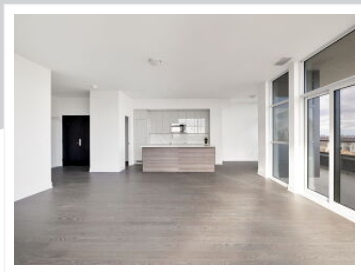

2507-181 Bedford Road, Toronto, ON M5R 3P8

View virtual tour at:
<https://tours.bhtours.ca/2507-181-bedford-road/>

Lisa-Marie Doorey
Broker

(416) 720-1495
lidoorey@sothebysrealty.ca
<http://www.DooreyChuTeam.com>