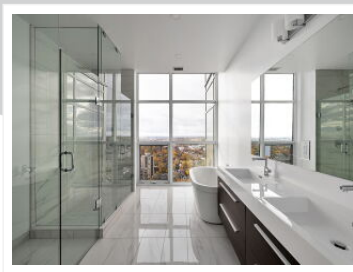

2507-181 Bedford Road, Toronto, ON M5R 3P8

View virtual tour at:
<https://tours.bhtours.ca/2507-181-bedford-road/>

Lisa-Marie Doorey
Broker

(416) 720-1495
lidoorey@sothebysrealty.ca
<http://www.DooreyChuTeam.com>