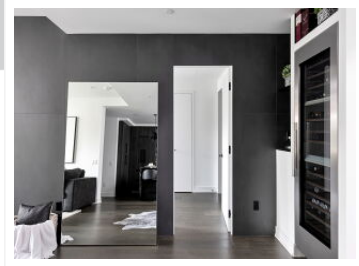

208-280 Howland Avenue, Toronto, ON

View virtual tour at:
<https://tours.bhtours.ca/208-280-howland-avenue/>

Daniel Shafro

Broker

(647) 290-9082

dshafro@gmail.com

<http://www.danielshafro.com>

RE/MAX REALTRON REALTY