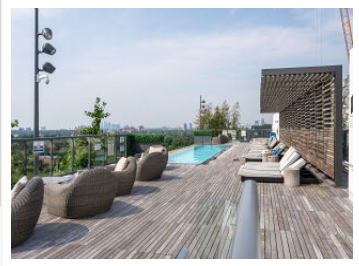

208-280 Howland Avenue, Toronto, ON

View virtual tour at:
<https://tours.bhtours.ca/208-280-howland-avenue/>

Daniel Shafro

Broker

(647) 290-9082

dshafro@gmail.com

<http://www.danielshafro.com>

RE/MAX REALTRON REALTY