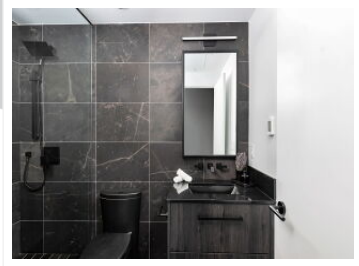

208-280 Howland Avenue, Toronto, ON

View virtual tour at:
<https://tours.bhtours.ca/208-280-howland-avenue/>

Daniel Shafro

Broker

(647) 290-9082

dshafro@gmail.com

<http://www.danielshafro.com>

RE/MAX REALTRON REALTY